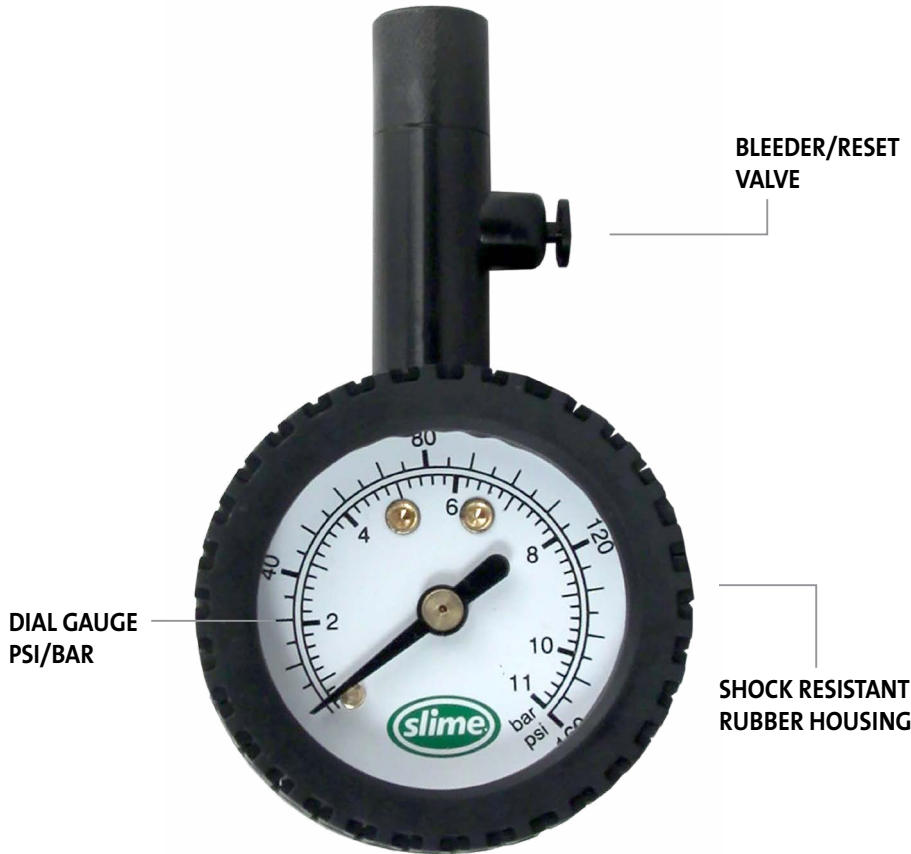

## WITH RUGGED HOUSING

- 10-160 PSI
- RUGGED HOUSING FOR MAXIMUM GRIP
- BLEEDER RESET/VALVE

### AVAILABLE NOW

High Pressure Gauge			
PART# 20186		REV030520ART* / REV C**	
	EA.	DIMENSIONS	UPC/CASE CODE
UNIT	1	6.000" H x 3.500" W x 1.200" D • 0.22 LBS	716281504419
INNER	5	6.570" H x 6.375" W x 3.625" L • 1.52 LBS	10716281504413
MASTER	60	11.500" H x 13.500" W x 13.063" L • 19.162 LBS	20716281504416

# HIGH PRESSURE GAUGE 20186 SPEC SHEET

**CONTAINS:**

- One (1) Dial Tire Gauge 3.3in. x 1.83in. x 1.12in. (83.8mm x 46.5mm x 28.5mm)

**\*ART REVISION CHANGES:**

REV030520 • Updated front and back of package to match product line.